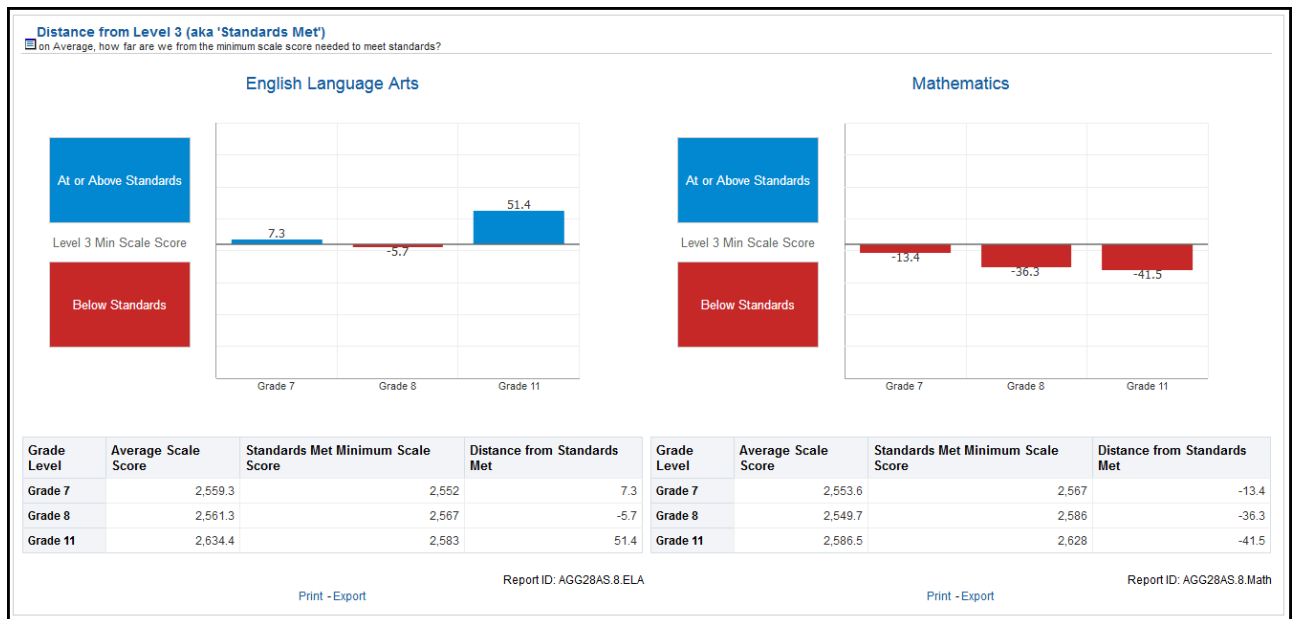

AVAILABLE NOW on   
 (Release 19.4 October 20, 2017)

**NEW MyData 3 NEW SBAC REPORTS:**

We have added 3 additional reports to the MyData Smarter Balanced Assessments Dashboard plus 2 additional columns on Class Roster and Core Subjects Secondary under Classroom Dashboards.

**Performance Level Trends**

- **Scale Score Trends**

- **Distance from Level 3**

- **My Students, Current Year Data**

Secondary Roster: My Students, Current Year Data

My Current Students and their results in ELA for 2017-2018