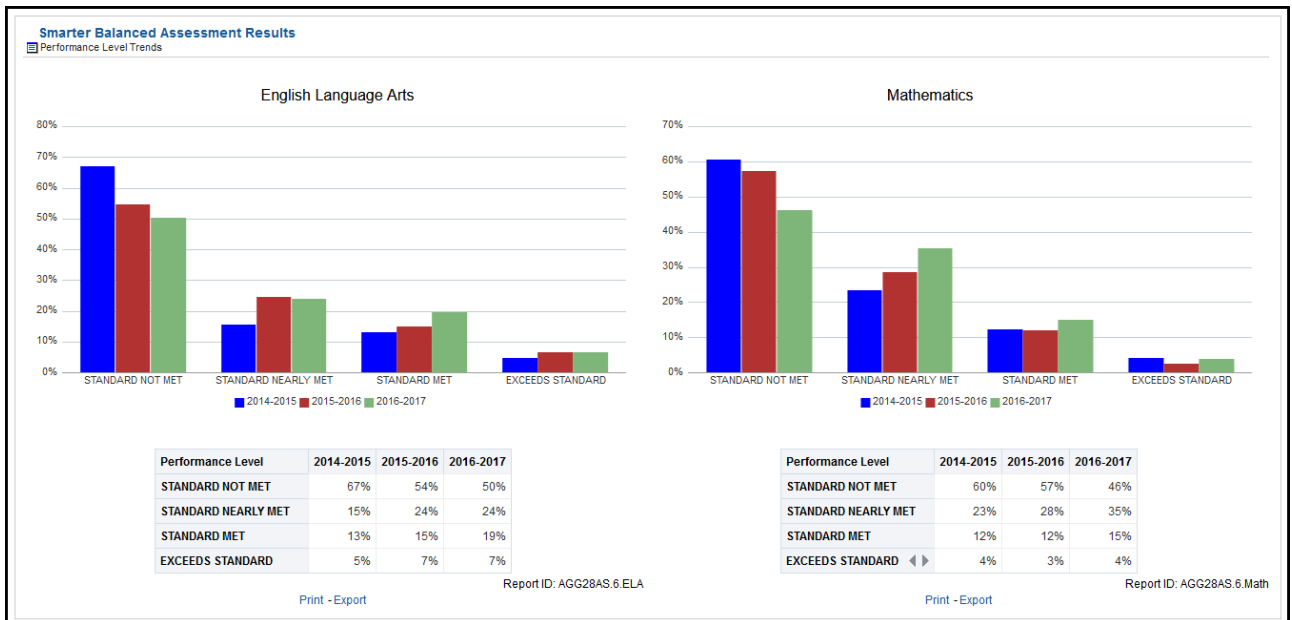

Performance Level Trends